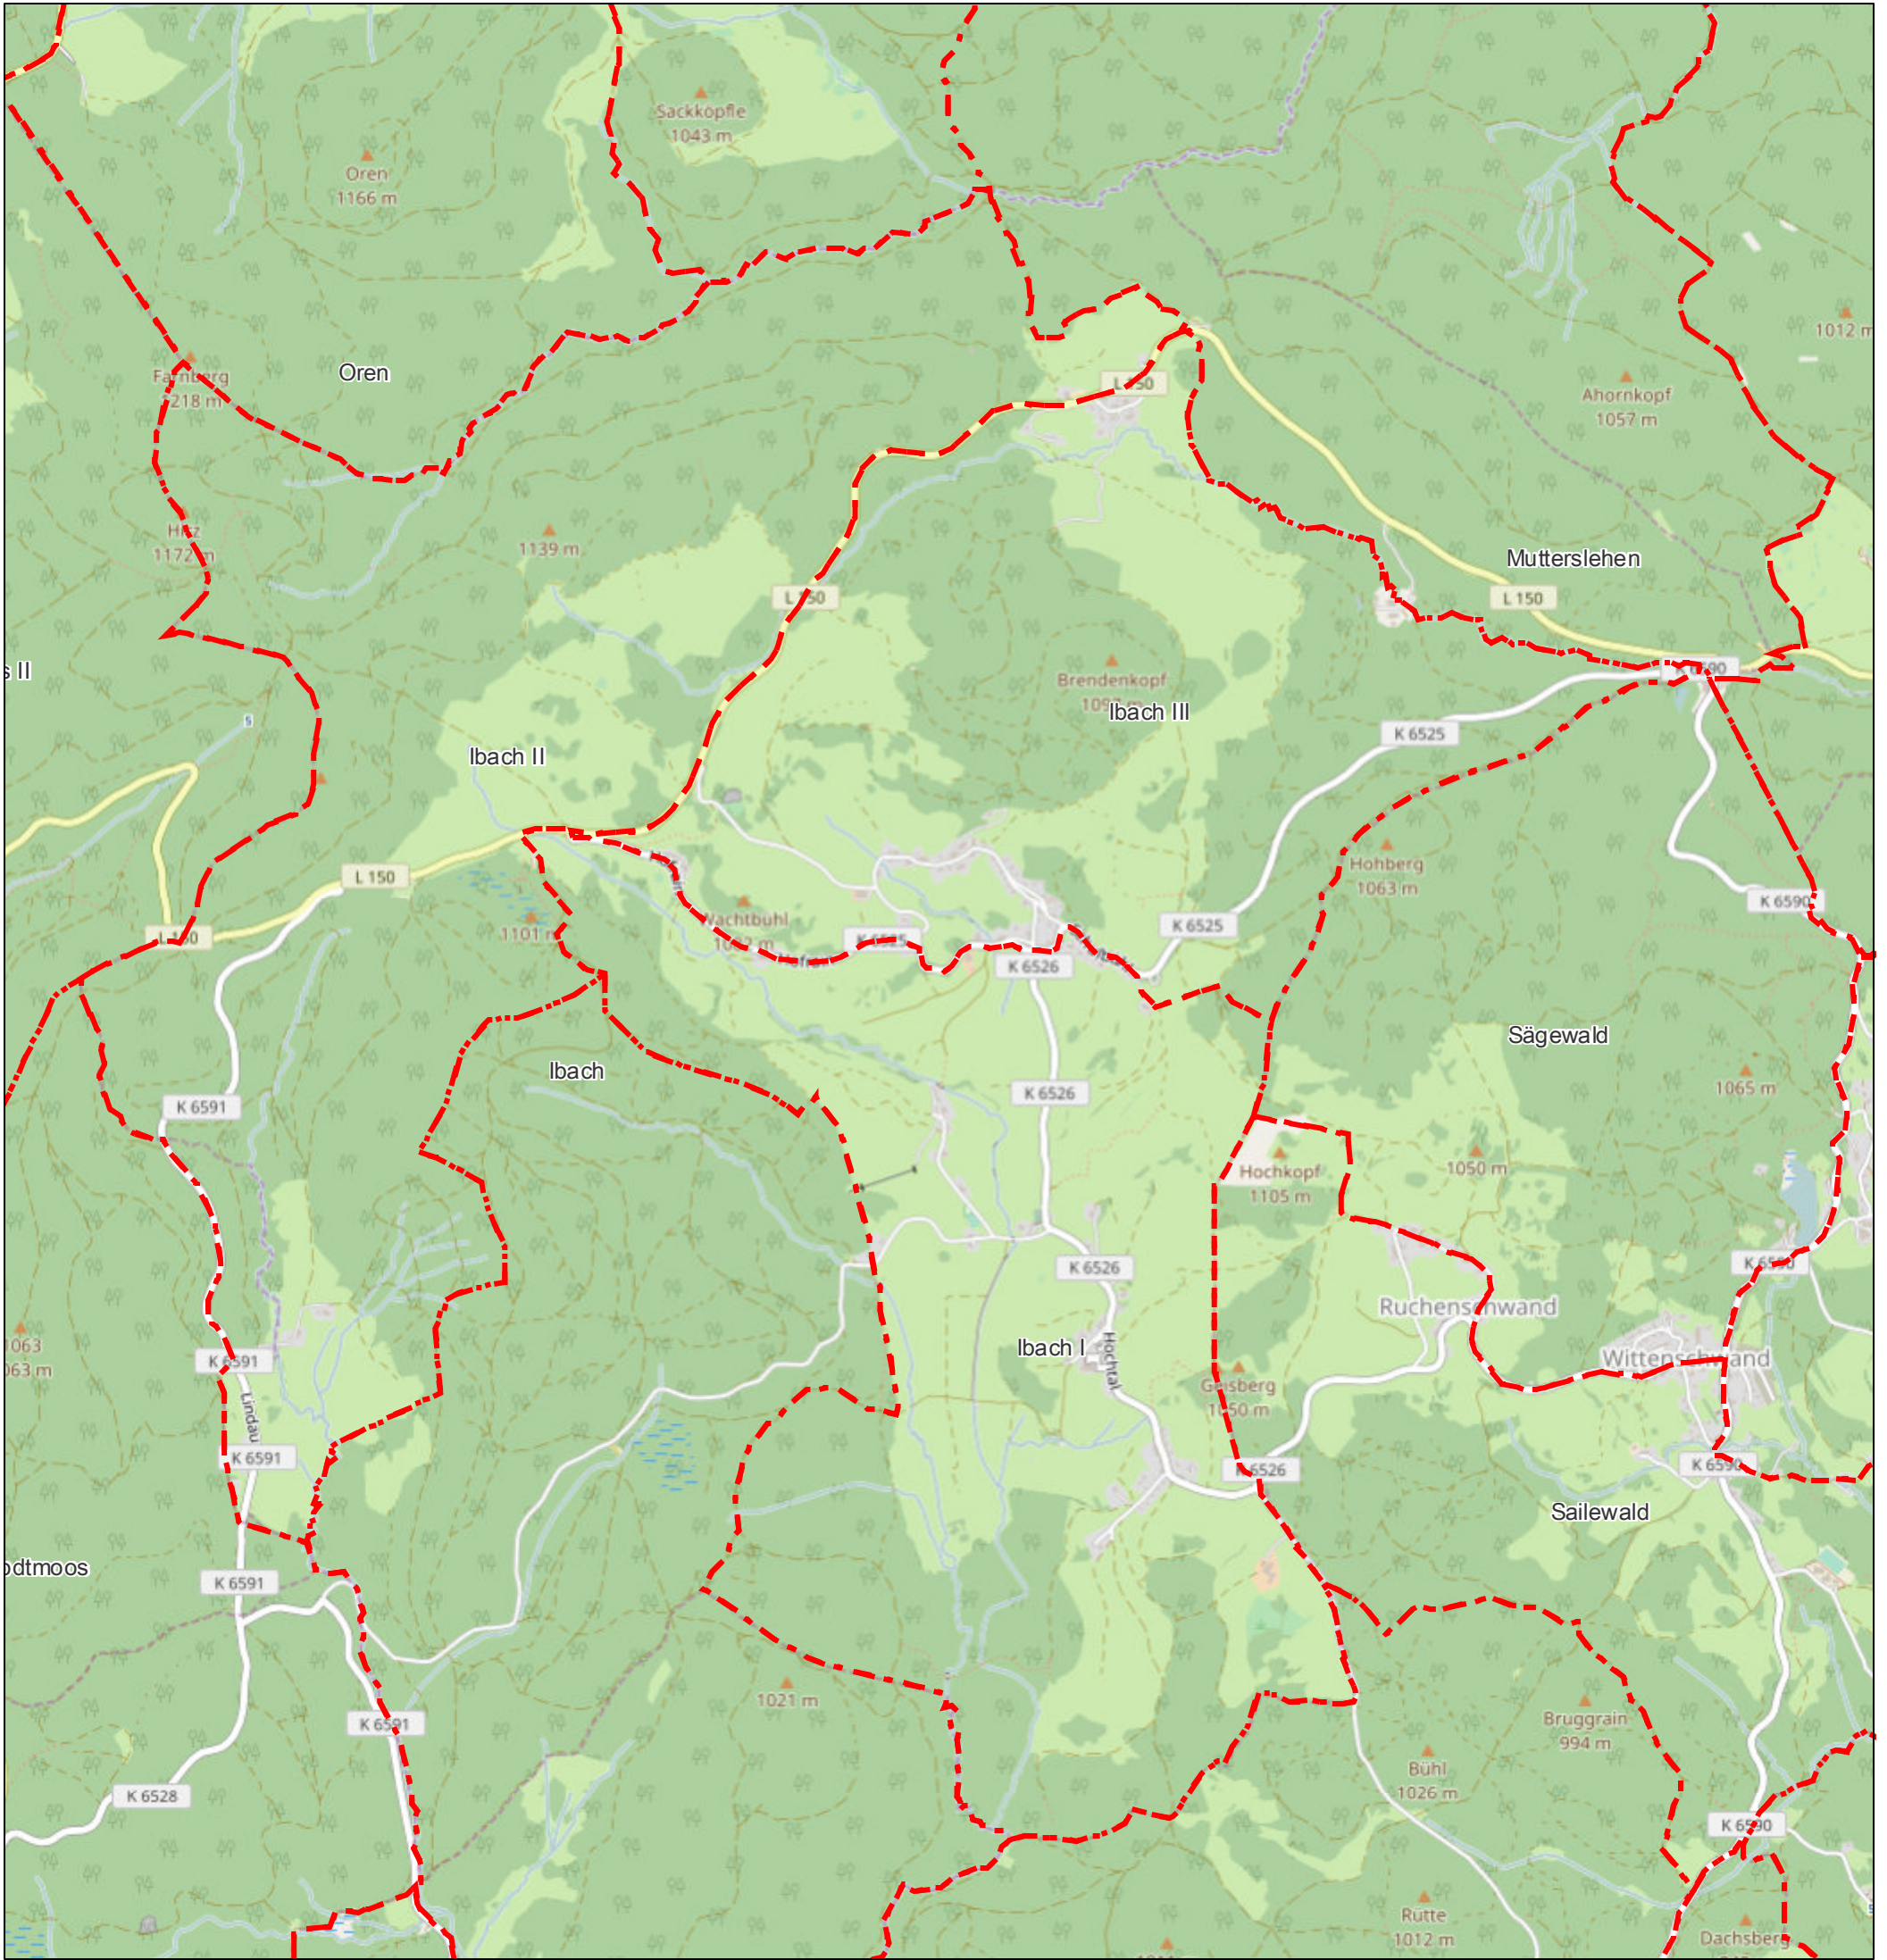

# Karte Jagdbogen Gemeinde Ibach I-III

January 4, 2017

 Jagd

1:36,112

Map data © OpenStreetMap contributors, CC-BY-SA