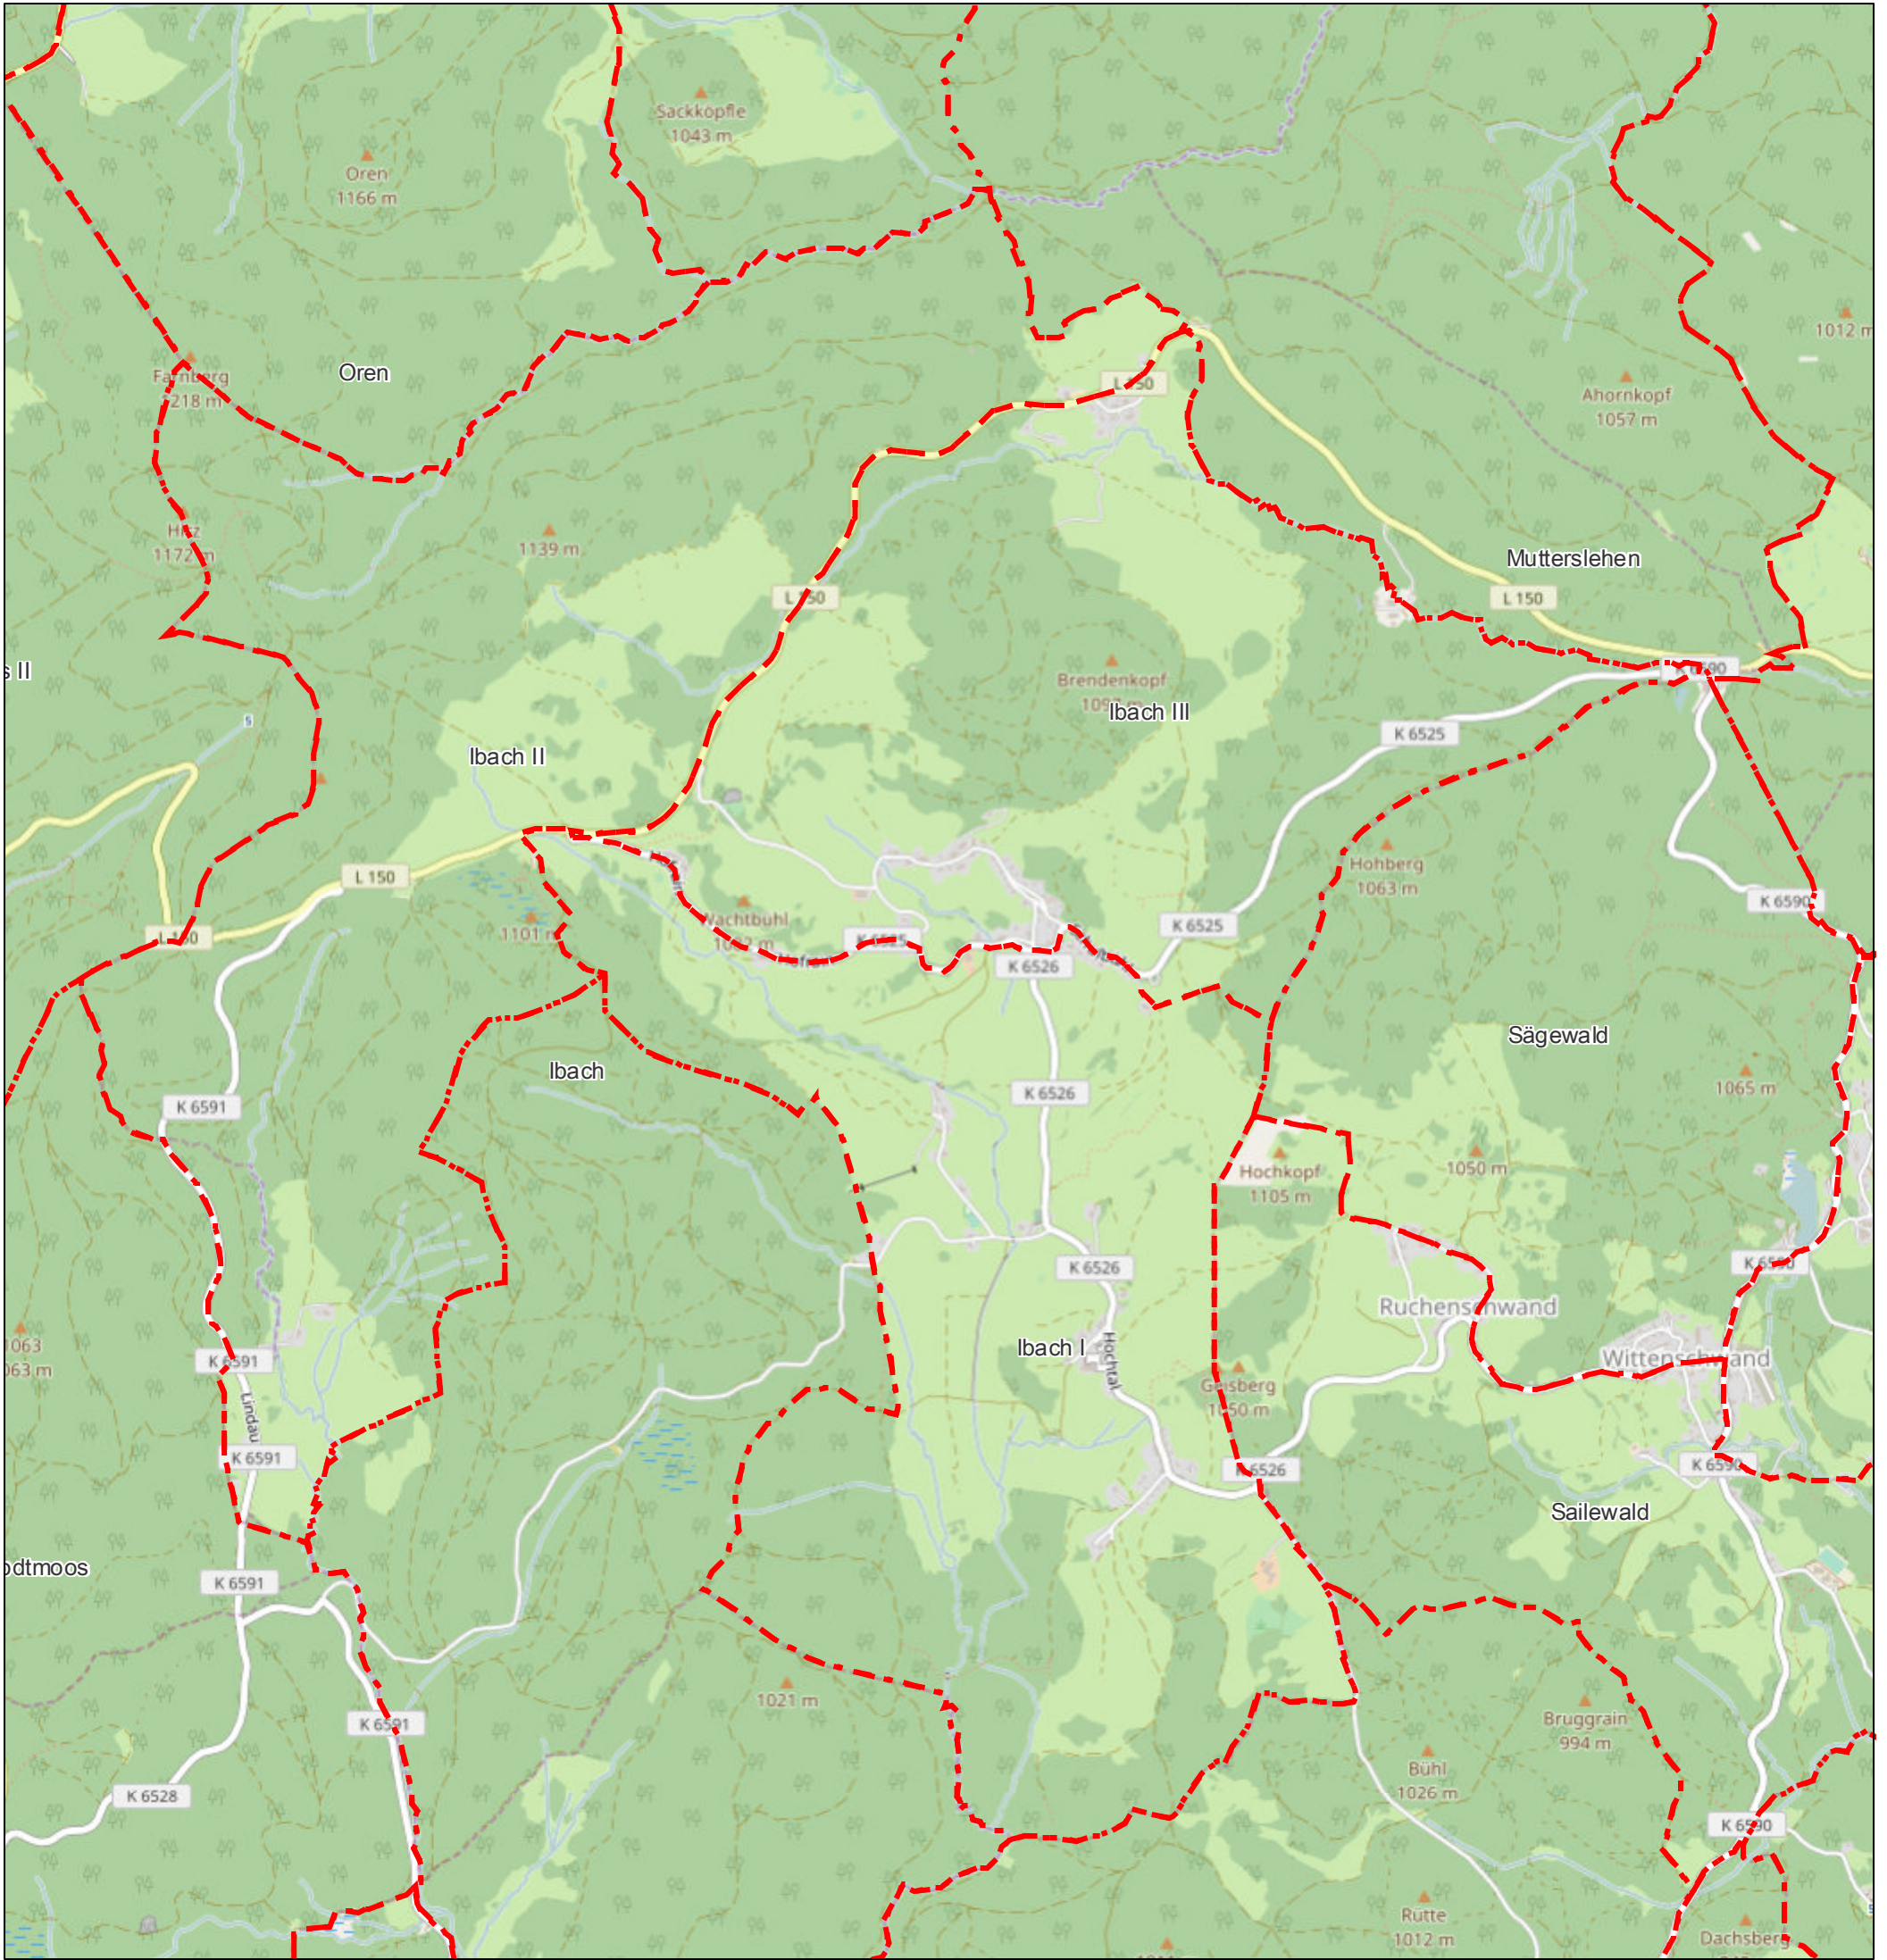

Karte Jagdbogen Gemeinde Ibach I-III

January 4, 2017

 Jagd

1:36,112

Map data © OpenStreetMap contributors, CC-BY-SA